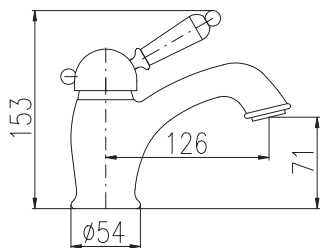

3/8"	1/2"		
L026.0SM	L026.5SM	2350	89
L526.0SM	L526.5SM	2350	89

Baterie umyvadlová stojánková

Basin lever mixer

Смеситель для умывальника