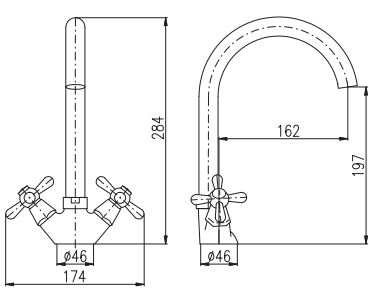

MK120.0/3

MK520.0/8

3/8" 1/2"

MORAVA

MK120.0/4	MK120.5/4	1200	44,40