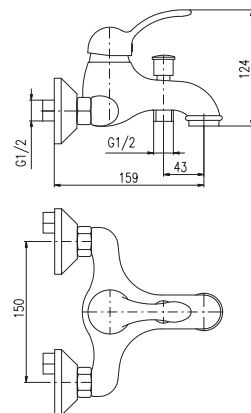

NEW

150 mm

L054.5BC

2860 107,10

Baterie vanová

Bath lever mixer

Смеситель для ванны

KA3501

PD0039