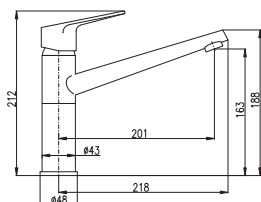

3/8" 1/2"

VICTORIA

VI204.0	VI204.5	2050	80,40

NEW