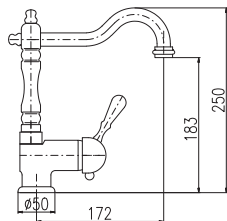

PD0038

3/8" 1/2"

LABE

L508.0/8CMAT	L508.5/8CMAT	3780	140

Černá matná – Black matt – Черный мат

L508.0/8CMATC	L508.5/8CMATC	3780	140

Černá matná/chrom – Black matt/Chrome – Черный мат/Хром