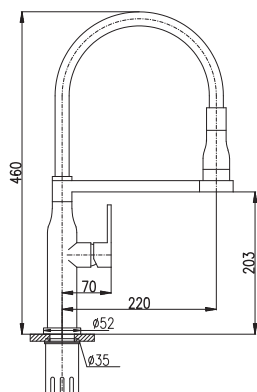

3/8" 1/2"

ZAMBEZI

ZA017.0	ZA017.5	3100	119

Klíč pro povolení perlátoru
Tool for loosening aerator
Ключ к аэратору

KA4020

KS0009

MA0023

KD0004