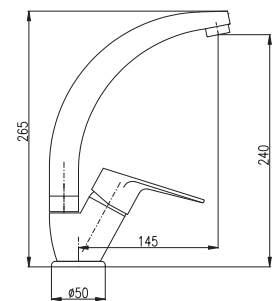

3/8"

1/2"

VICTORIA

NEW

VI206.0/3	VI206.5/3	1150	44