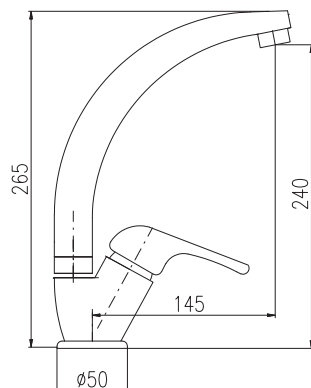

3/8"

1/2"

SÁZAVA

SA006.0/3	SA006.5/3	910	35,70
SA306.0/3	SA306.5/3	940	36,80
SA506.0/3	SA506.5/3	940	36,80