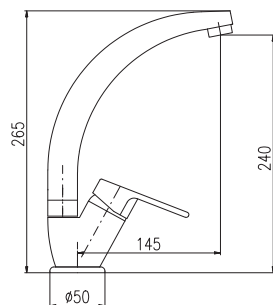

3/8"

1/2"

COLORADO

CO106.0/3	CO106.5/3	1150	44
CO206.0/3	CO206.5/3	1170	44,80