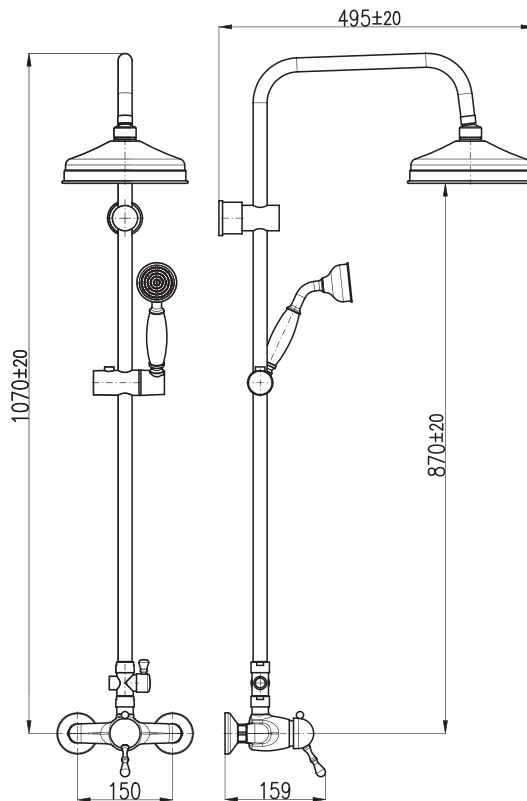

Sprchový komplet

- Sprchová baterie
- Ruční sprcha KS0017CMAT, kovová
- Hlavová sprcha ø 20 cm KS0020CMAT, nerez
- Sprchová hadice, kov. 1,5 m MH1503C
- Keramický přepínač MD0629CMAT/MD0629CMATC

Shower set

- Single-lever shower mixer
- Hand shower KS0017CMAT, metal
- Over head shower ø 20 cm KS0020CMAT, metal
- Shower hose metal 1,5 m MH1503C
- Ceramic diverter MD0629CMAT/MD0629CMATC

Душевой гарнитур

- Смеситель
- Душевая лейка KS0017CMAT, металл
- Верхняя душевая лейка ø 20 см KS0020CMAT, металл
- Душевой метал. шланг 1,5 м MH1503C
- Керамический переключатель MD0629CMAT/MD0629CMATC

KA3501

MD0629CMAT

MD0629CMATC

ZAKÁZKOVÁ VÝROBA – termín dodání do 2–4 týdnů.
CUSTOM-MADE OFFER – delivery term within 2–4 weeks.
НА ЗАКАЗ – срок доставки до 2–4 недель.

Více variant černých baterií najdete
na našich webových stránkách
www.ravslezak.cz