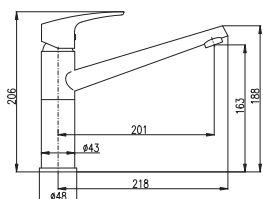

3/8"

1/2"

AMUR

AM704.0

AM704.5

2050 80,40

KA3502

MA0001