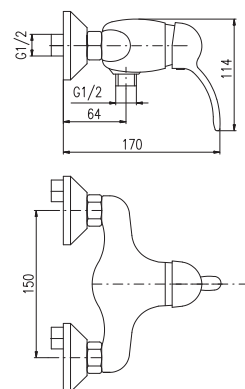

NEW

150 mm

L081.5BC

2410 91,30

Baterie sprchová

Shower lever mixer

Смеситель для душа

KA3501

ZAKÁZKOVÁ VÝROBA – termín dodání do 2–4 týdnů.
CUSTOM-MADE OFFER – delivery term within 2–4 weeks.
НА ЗАКАЗ – срок доставки до 2–4 недель.