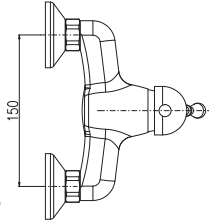

Baterie sprchová

Shower lever mixer

Смеситель для душа

KA3501

150 mm

L581.5/3CMAT

Černá matná – Black matt –
Чёрный матовый

5500 216

L581.5/3CMATC

Černá matná/chrom – Black matt/chrome –
Чёрный матовый/хром

5500 216