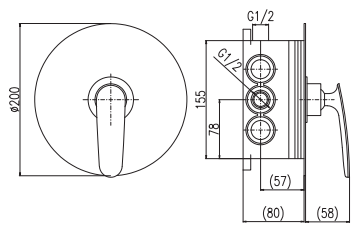

TG183BOX

1950 76,50

Baterie sprchová vestavěná včetně boxu
Built-in shower lever mixer including concealed body and box
Смеситель для душа включая бокс скрытого монтажа

KA3502