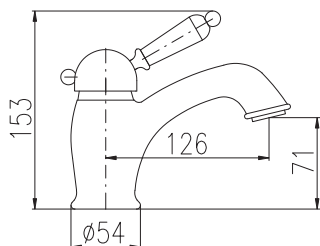

3/8"	1/2"		
L027.0SM	L027.5SM	2760	104
L527.0SM	L527.5SM	2760	104

Baterie umyvadlová stojánková s výpustí CLICK-CLACK – kov

Basin lever mixer with CLICK-CLACK – metal

Смеситель для умывальника с CLICK-CLACK – металл