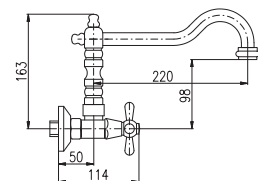

100 mm		150 mm	
MK102.0/28SM	MK102.5/28SM	3250	127,50
MK302.0/28SM	MK302.5/28SM	3650	143,13
MK402.0/28SM	MK402.5/28SM	3450	135,30
MK502.0/28SM	MK502.5/28SM	3450	135,30
MK602.0/28SM	MK602.5/28SM	3600	141,20
MK702.0/28SM	MK702.5/28SM	4000	156,83
MK802.0/28SM	MK802.5/28SM	3800	149

Baterie dřezová ze zdi
Sink mixer wall-mounted
Смеситель для раковины и умывальника