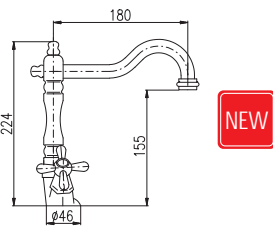

3/8" 1/2"

MORAVA RETRO

MK120.0/8B	MK120.5/8B	3430	127
MK320.0/8B	MK320.5/8B	3830	150,20

Bílá – White – Белый

MK

MK120.0/8BC	MK120.5/8BC	3430	127
MK320.0/8BC	MK320.5/8BC	3830	150,20

Bílá/chrom – White/Chrome – Белый/Хром