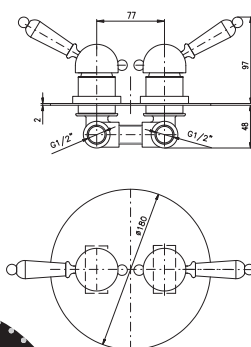

L086SM

3900 144

L586SM

3900 144

Baterie sprchová/vanová vestavěná s keramickým přepínačem včetně podomítkového tělesa

Built-in shower/bath lever mixer with ceramic switch including concealed body

Смеситель для душа/ванны с керамическим переключателем включая тело скрытого монтажа