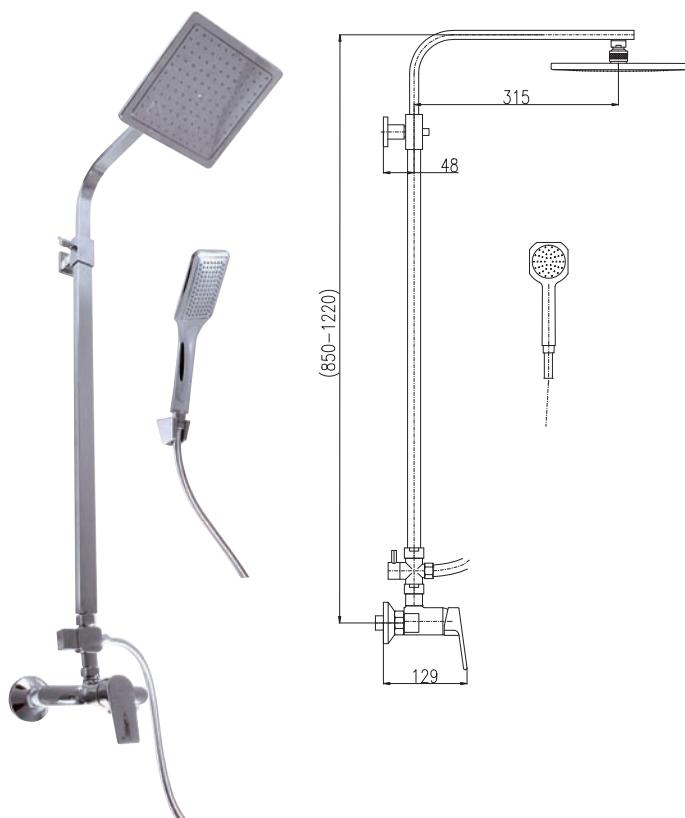

Душевой гарнитур

- Душевая штанга с регулируемой высотой со смесителем – 1160–1700 мм
- 5-функциональная душевая лейка PS0009, пласт
- Верхняя душевая лейка ø 23cm PS0043, пласт
- Душевой металл шланг 1,5 m MH1503
- Керамический переключатель MD0629