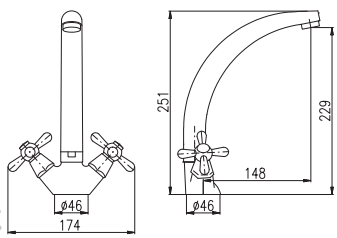

3/8" 1/2"

LABE

L006.0/3	L006.5/3	1150	44
L506.0/3	L506.5/3	1610	62

3/8" 1/2"

MORAVA

MK120.0/1	MK120.5/1	1020	38

3/8" 1/2"

MORAVA

NEW

MK120.0/3CMATSM	MK120.5/3CMATSM	1955	76,70
MK320.0/3CMATSM	MK320.5/3CMATSM	2355	92,40

Černá matná/stará mosaz – Black matt /Vintage brass – Черный мат/Бронза

MK120.0/3	MK120.5/3	1150	42,60

Chrom – Chrome – Хром

MK120.0/3CMATSM

3/8" 1/2"

MORAVA

MK120.0/4	MK120.5/4	1200	44,40