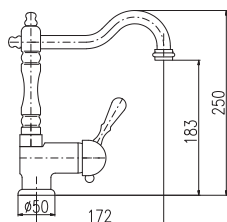

3/8" 1/2"

LABE

L008.0/8	L008.5/8	2520	98,80
L508.0/8	L508.5/8	2980	116,80

Chrom – Chrome – Хром

L008.0/8Z	L008.5/8Z	4280	168
L508.0/8Z	L508.5/8Z	5060	198,60

Zlato – Gold – Золото

L008.0/8SM	L008.5/8SM	3780	140
L508.0/8SM	L508.5/8SM	3780	140

Stará mosaz – Vintage brass – Бронза