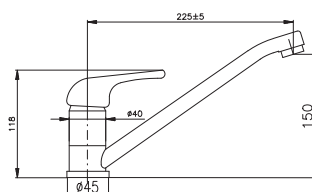

3/8"

1/2"

SÁZAVA

SA005.0

SA005.5

600 22,20

SA305.0

SA305.5

630 23,35

SA505.0

SA505.5

630 23,35

KA3502E

MA0001E

S0

S3

S5