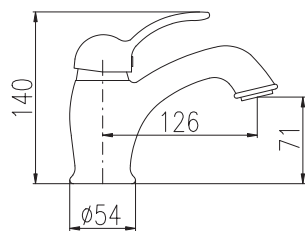

NEW

3/8"

1/2"

L026.0BC

L026.5BC

2295 85,00

Baterie umyvadlová stojánková

Basin lever mixer

Смеситель для умывальника

KA3501

PD0038