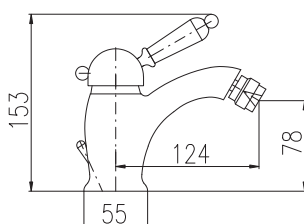

3/8"	1/2"		
L045.0SM	L045.5SM	3400	129
L545.0SM	L545.5SM	3400	129

Baterie bidetová s otvíráním odpadu – kov

Bidet lever mixer with pop-up waste – metal

Смеситель для биде с открыванием стока – металл