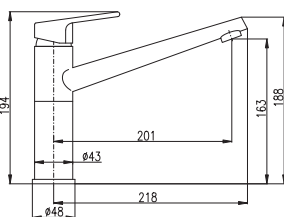

3/8" 1/2"

COLORADO

CO104.0	CO104.5	2050	80,40
CO204.0	CO204.5	2070	81,10

NEW