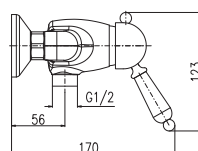

150 mm

L081.5SM

2760 102

L581.5SM

2760 102

Baterie sprchová

Shower lever mixer

Смеситель для душа