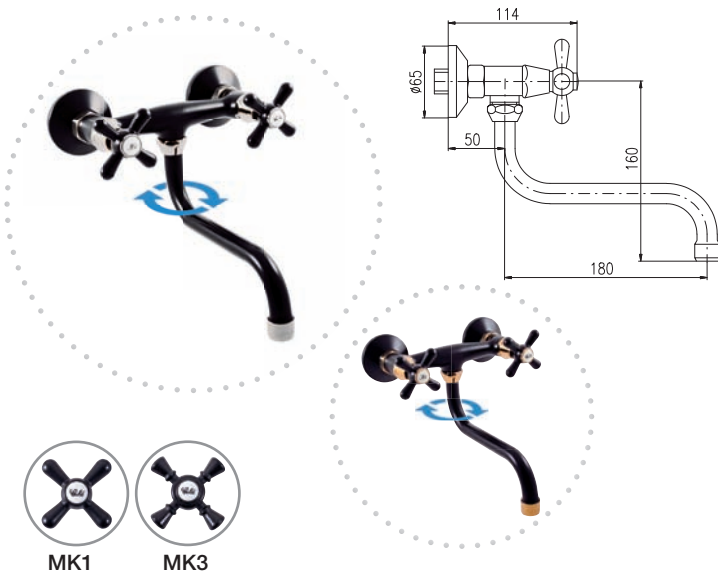

100 mm	150 mm		
MK101.0/21CMATC	MK101.5/21CMATC	1785	70
MK301.0/21CMATC	MK301.5/21CMATC	2185	85,60

Černá matná/chrom – Black matt/Chrome
– Чёрный матовый/Хром

MK101.0/21CMATZ	MK101.5/21CMATZ	1785	70
MK301.0/21CMATZ	MK301.5/21CMATZ	2185	85,60

Černá matná/zlato – Black matt/Gold
– Чёрный матовый/золото

Baterie dřezová ze zdi, s kulatým ramínkem 180 mm
Sink mixer wall-mounted with round swivel spout 180 mm
Смеситель для раковины с круглым краном 180 мм

Keramický vršek / Ceramic headwork / Керамическая кран бужка