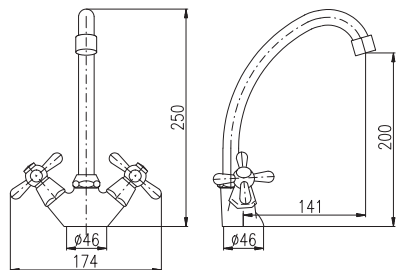

3/8" 1/2"

MORAVA

MK120.0/1	MK120.5/1	1020	38