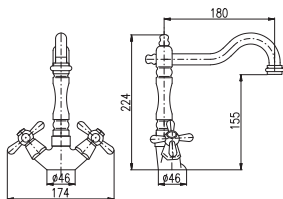

MK

3/8" 1/2"

MORAVA RETRO

MK120.0/8	MK120.5/8	2080	77
MK320.0/8	MK320.5/8	3080	120,70
MK520.0/8	MK520.5/8	2780	102

Chrom – Chrome – Хром