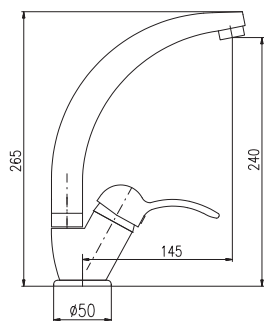

3/8" 1/2"

LABE

L006.0/3	L006.5/3	1150	44
L506.0/3	L506.5/3	1610	62