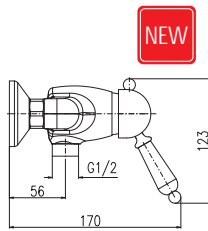

150 mm

L581.5CMAT

Černá matná – Black matt –
Чёрный матовый

3200 121,90

L581.5CMATC

Černá matná/chrom – Black matt/chrome –
Чёрный матовый/хром

3200 121,90