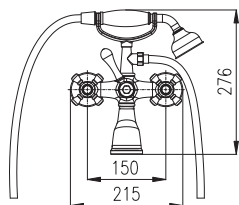

150 mm

MK159.5/2B

MK359.5/2B

Bílá – White – Белый

6970 273,30

7370 289

MK159.5/2BC

MK359.5/2BC

Bílá/chrom – White/chrome – Белый/хром

6240 231

6640 260

Baterie vanová s přepínačem,
s vidlicí na odkládání sprchy a sprchou

Bath mixer with diverter, accessories

Смеситель для ванны с переключателем, с лейкой

MK1

MK3

MH1503B

Sprchová hadice kovová 150 cm

Shower hose metal 150 cm

Душевой шланг метал 150 см

Keramický vršek / Ceramic headwork / Керамическая кран буска

ZAKÁZKOVÁ VÝROBA – termín dodání do 2–4 týdnů.
CUSTOM-MADE OFFER – delivery term within 2–4 weeks.
НА ЗАКАЗ – срок доставки до 2–4 недель.

Více variant bílých baterií najdete
na našich webových stránkách
www.ravslezak.cz