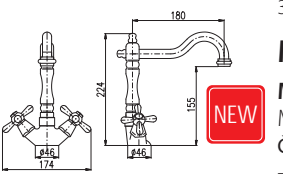

MD0093D 1/2"
keramický / Ceramic headwork
керамический

MK120.0/8Z	MK120.5/8Z	3540	131
MK320.0/8Z	MK320.5/8Z	5240	205,30
MK520.0/8Z	MK520.5/8Z	4730	173,40

Zlato – Gold – Золото

MK120.0/8CMAT

3/8" 1/2"

MORAVA RETRO