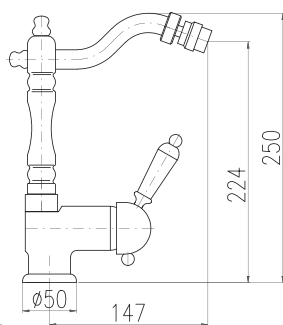

3/8"	1/2"		
L008.0/9SM	L008.5/9SM	3780	140
L508.0/9SM	L508.5/9SM	3780	140

Baterie bidetová s otočným ústím

Bidet lever mixer with side swivel spout

Смеситель для биде с поворотным изливом